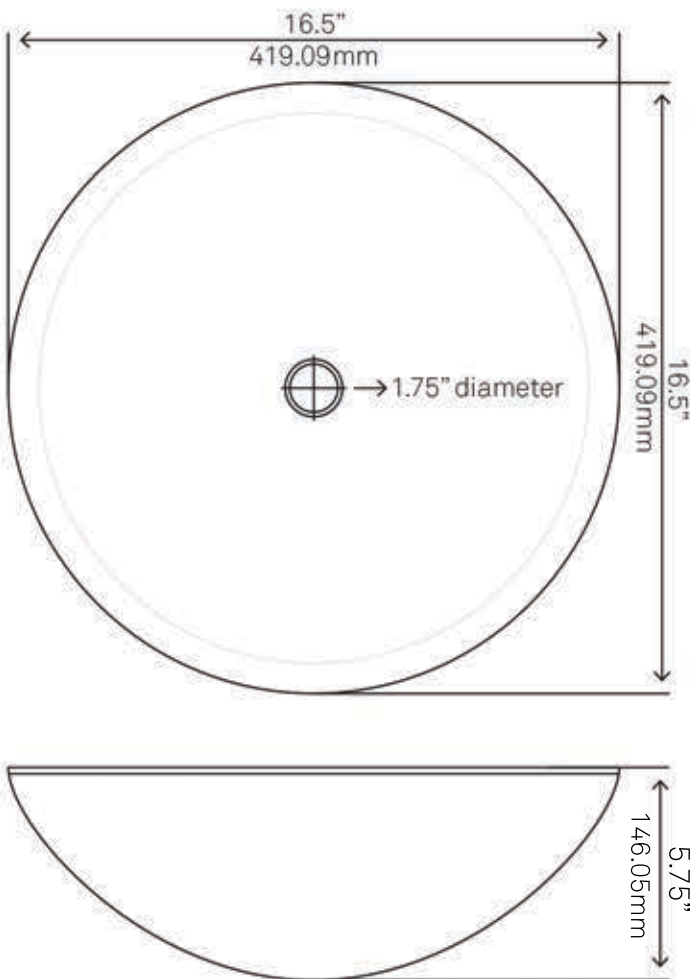

## NOHP-G028 MISTO Glass Vessel Bathroom Sink

Requested By:

---

Specific Features:

---